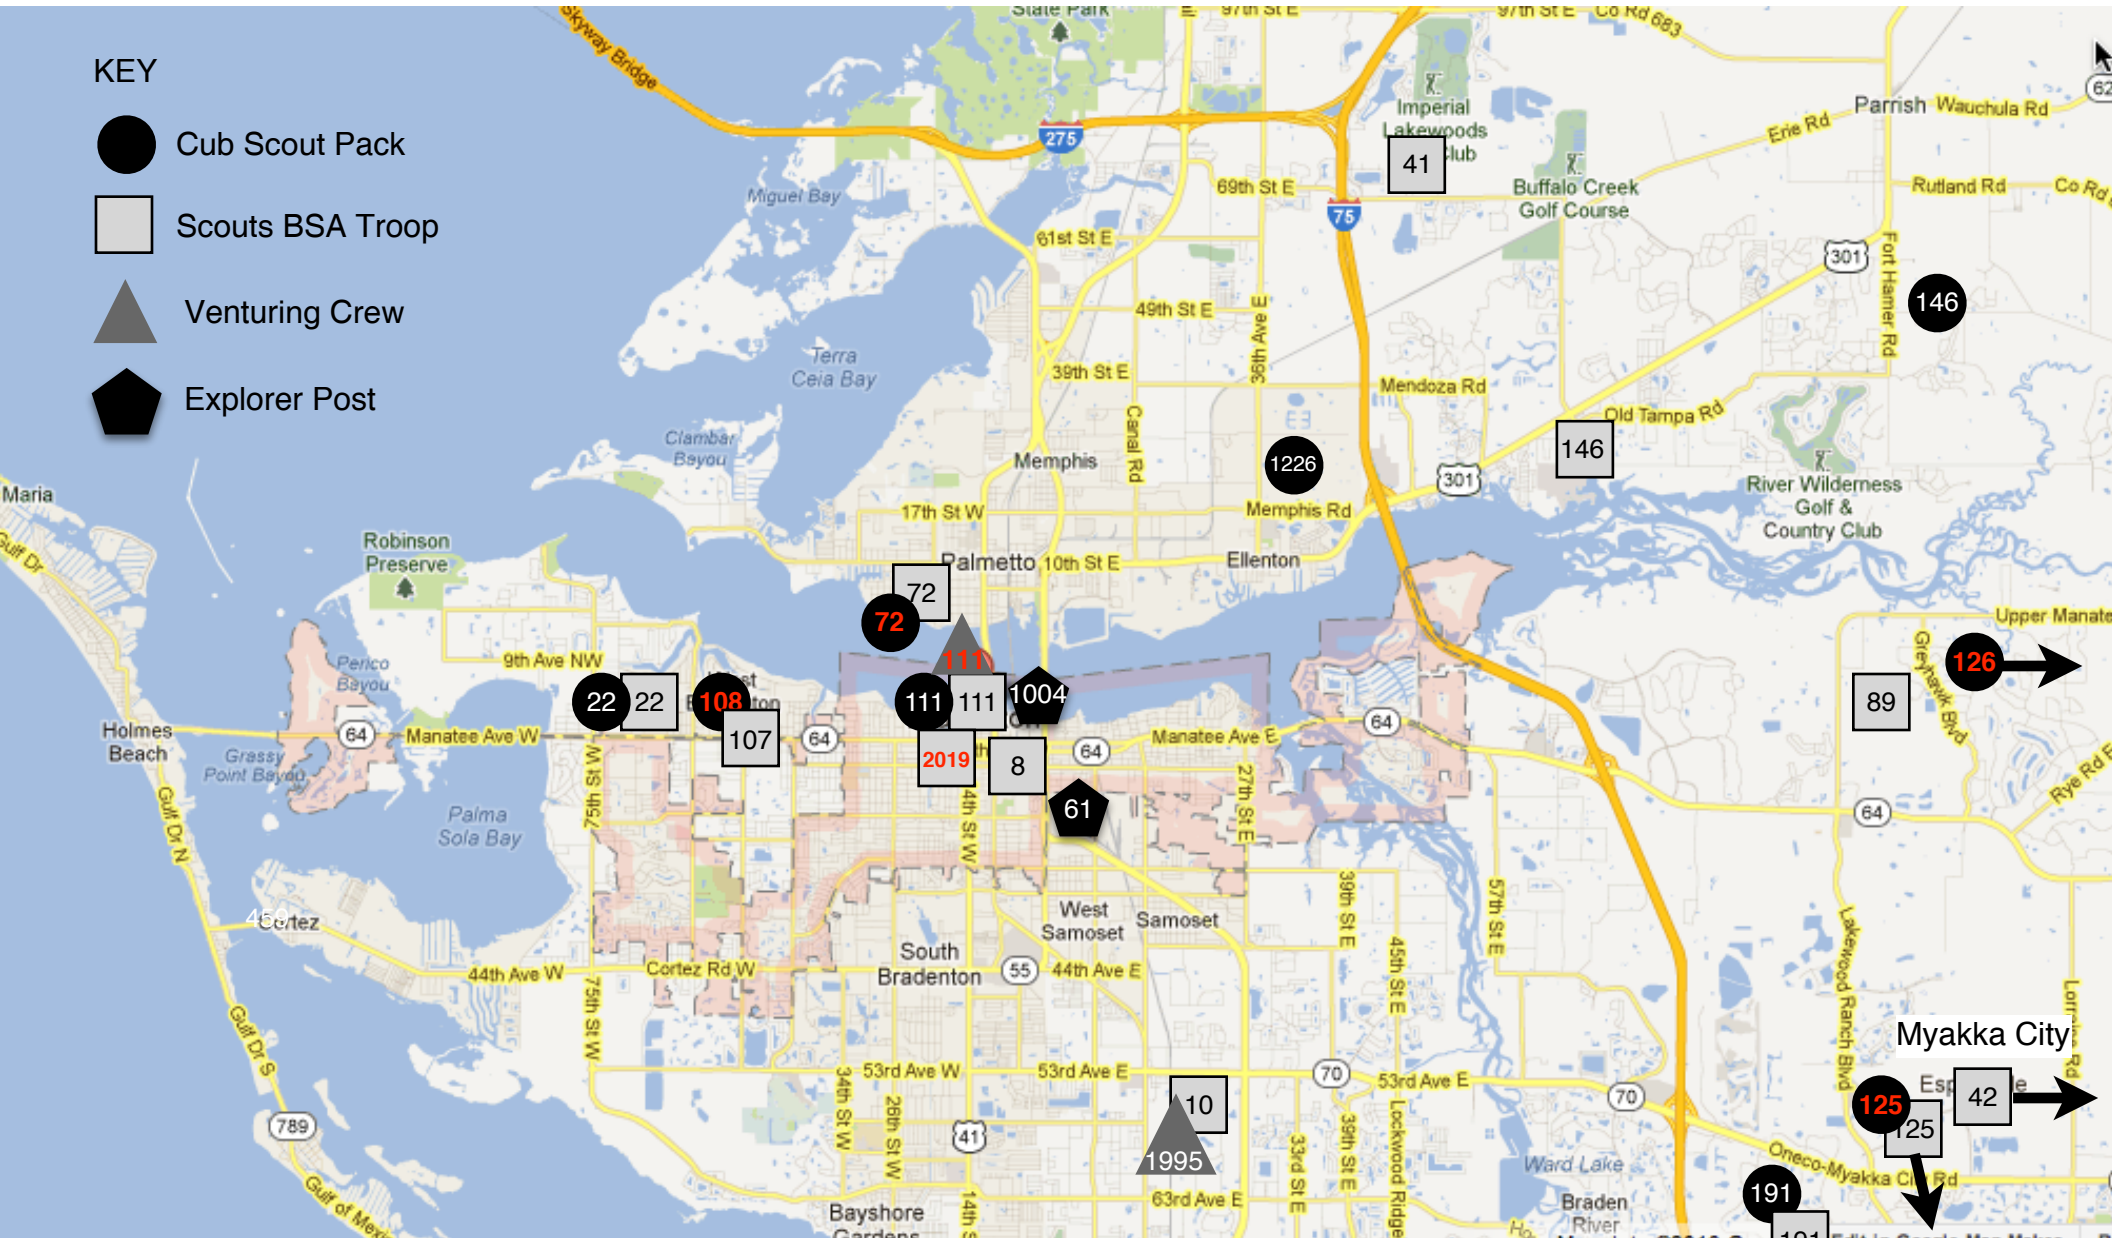

Scouting Units in Manatee County - 2019-2020

KEY

-  Cub Scout Pack
-  Scouts BSA Troop
-  Venturing Crew
-  Explorer Post

Units in **RED** currently accepting female youth.